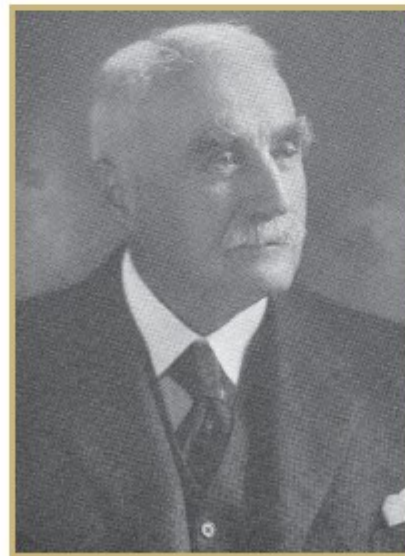

**SOUTH EUCLID  
LYNDHURST**  
SCHOOL DISTRICT

## SOUTH EUCLID-LYNDHURST A LOOK AT SE-L HISTORY

1	2	8	9
3	4	6	10
	5		7

- 1 | JOHN C. WELSER  
Prominent Coach in the 1920s;  
A gym at Brush is named after him
- 2 | MICHAEL PALERMO  
First Principal of Memorial Junior High School
- 3 | CHARLES F. BRUSH  
Inventor of the Arc Lamp
- 4 | O.J. KORB  
First Superintendent of the South  
Euclid-Lyndhurst School District
- 5 | ARC LAMP
- 6 | DR. JUSTIN E. ROWLAND  
Prominent South Euclid resident
- 7 | KARL KELLER  
First principal of Charles F. Brush High School
- 8 | CHARLES F. BRUSH HIGH SCHOOL  
In 1928
- 9 | LITTLE RED SCHOOL HOUSE  
First school to serve the Lyndhurst area
- 10 | SOUTH EUCLID HIGH SCHOOL  
First high school to serve South Euclid  
and Lyndhurst